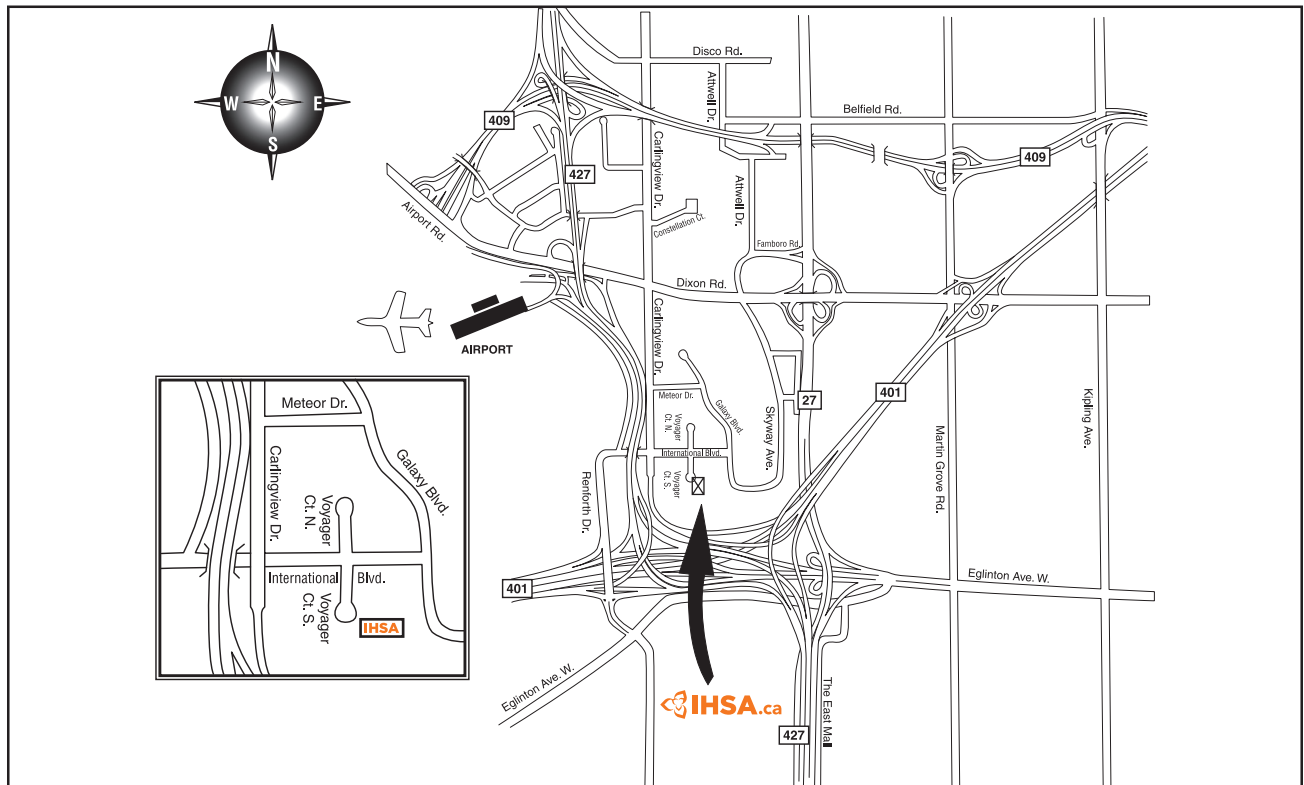

Voyager Court Training Centre

21 Voyager Court South, Etobicoke, Ontario, M9W 5M7

(905) 625-0100 • 1-800-263-5024

PARKING IS LOCATED BEHIND THE BUILDING, BACKING ONTO MOLSON'S BREWERY

Directions and Hotels

From Toronto:

401 West to Carlingview Drive.
Right on International Blvd.
Right on Voyager Ct. South.

From Hamilton:

427 North to Eglinton Ave.
West on Eglinton to Renforth.
Right on Renforth, to Carlingview.
Through lights now on International Blvd.
Right at Voyager Ct. South.

From London:

401 East to Renforth Drive.
Left on Renforth to Carlingview.
Through lights now onto International Blvd.
Right at Voyager Ct. South.

Hotel Carlingview Toronto Airport

221 Carlingview Drive,
Etobicoke, Ontario M9W 5E8
416-675-3303