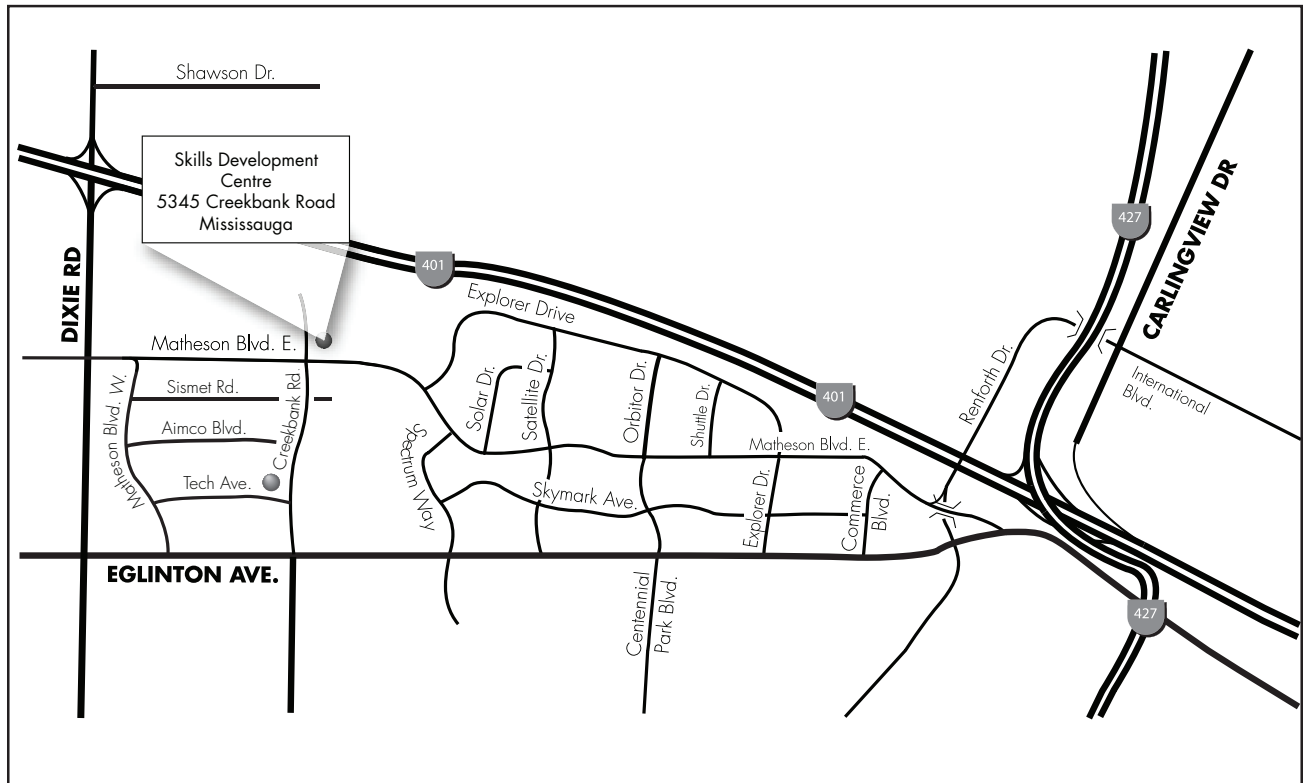

Skills Development Centre

5345 Creekbank Road Mississauga, ON L4W 5L5

(905) 625-0100 • 1-800-263-5024

Directions and Hotels

From Toronto:

Take 401 West to Dixie Rd.
South on Dixie Rd.
Left Matheson Blvd. E.
Left on Creekbank Rd.

From Hamilton:

Take QEW East to 403 East
Exit at Cawthra Rd. to
Eastgate Pkwy. which turns
into Creekbank Rd.

From London:

Take 401 East to Dixie Rd.
South on Dixie Rd.
Left on Matheson Blvd. E.
Right on Creekbank Rd.