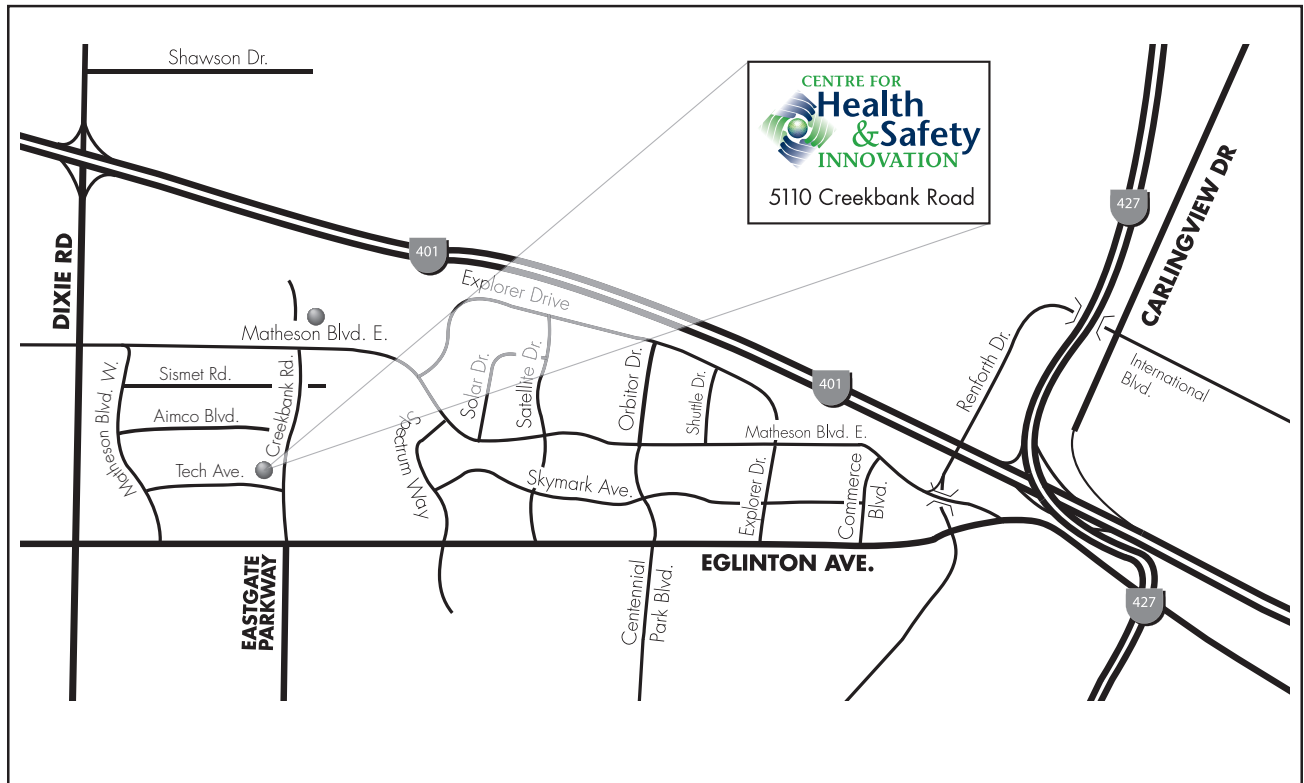

## Directions and Hotels

### From Toronto:

Take 401 West to Dixie Rd.  
South on Dixie Rd.  
Left Matheson Blvd. E.  
Left on Creebank Rd.

### From Hamilton:

Take QEW East to 403 East  
Exit at Cawthra Rd. to  
Eastgate Pkwy. which turns  
into Creebank Rd.

### From London:

Take 401 East to Dixie Rd.  
South on Dixie Rd.  
Left on Matheson Blvd. E.  
Right on Creebank Rd.